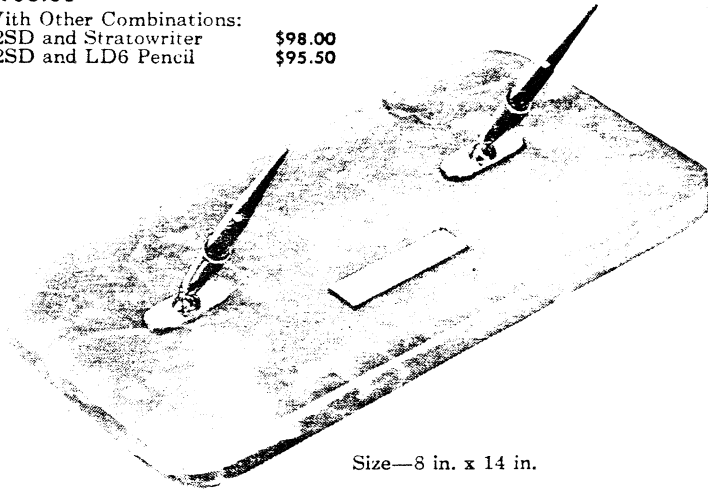

Size—8 in. x 14 in.

W83G

Green Brazilian Onyx
With Two 92SD White Dot Pens
$75.00

With Other Combinations:
92SD and Stratowriter **$73.00**
92SD and LD6 Pencil **$70.50**